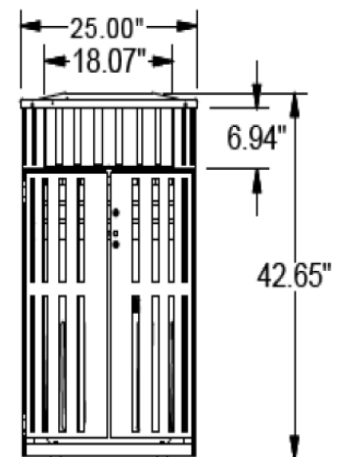

L2040

Latitude 40-Gallon French Door Receptacle with Bonnet Top

Accessories

Corkscrew Anchor A1020

Replacement Parts

Black Plastic Liner R-DOM1012

Material

The receptacle is composed of 12-gauge slotted steel with a .75" gap vertical pattern. The built-in bonnet top is made of 16-gauge galvanized steel. The French-style doors pivot on heavy-duty 316L stainless steel hinges. The reusable plastic liner is made of high-density polyethylene.

Features

Features twin French style doors for easy waste disposal. A stainless-steel door latch is hidden and requires a special tool to open for added security. The bonnet top has a wide waste opening on the side.

The receptacle is designed to be portable for flexibility in placement or surface mounted using pre-drilled 0.38" diameter holes inside the base to prevent movement; optional corkscrew mount is also available. The rubber feet are adjustable to assist in leveling the receptacle.

Mounting hardware is not included.

Finish

Steel slats are protected by the patented Fusion Advantage™ which is a heat fused pastisol coating with an average .125" thickness that creates an impervious rustproof barrier and resists UV deterioration, mildew, staining and fading. Plastisol is then encapsulated with a richly tinted, high-performance powder coating that won't rust, fade, peel, chip, crack, mold, or mildew. The finish has been tested to the requirements of ASTM E1354 and is in compliance with California Uniform Fire Code 1103.2.1.4.2.

Fade-resistant, powder coated steel top features a state-of-the-art primer proven to prevent rusting. Treated components exceed the industry standard by 34% in testing by independent sources.

Assembly