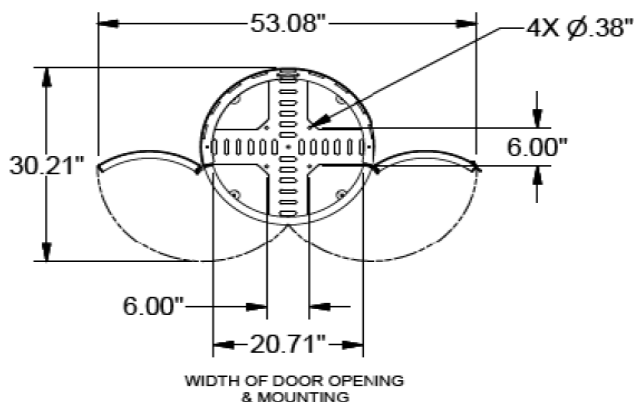

L2040

Latitude 40-Gallon French Door Receptacle with Bonnet Top

Accessories

Corkscrew Anchor A1020

Replacement Parts

Black Plastic Liner R-DOM1012

Material

The receptacle is composed of 12-gauge slotted steel with a .75" gap vertical pattern. The built-in bonnet top is made of 16-gauge galvanized steel. The French-style doors pivot on heavy-duty 316L stainless steel hinges. The reusable plastic liner is made of high-density polyethylene.

Features

Features twin French style doors for easy waste disposal. A stainless-steel door latch is hidden and requires a special tool to open for added security. The bonnet top has a wide waste opening on the side.

The receptacle is designed to be portable for flexibility in placement or surface mounted using pre-drilled 0.38" diameter holes inside the base to prevent movement; optional corkscrew mount is also available. The rubber feet are adjustable to assist in leveling the receptacle.

Mounting hardware is not included.

Finish

Steel slats are protected by the patented Fusion Advantage™ which is a heat fused pastisol coating with an average .125" thickness that creates an impervious rustproof barrier and resists UV deterioration, mildew, staining and fading. Plastisol is then encapsulated with a richly tinted, high-performance powder coating that won't rust, fade, peel, chip, crack, mold, or mildew. The finish has been tested to the requirements of ASTM E1354 and is in compliance with California Uniform Fire Code 1103.2.1.4.2.

Fade-resistant, powder coated steel top features a state-of-the-art primer proven to prevent rusting. Treated components exceed the industry standard by 34% in testing by independent sources.

Assembly