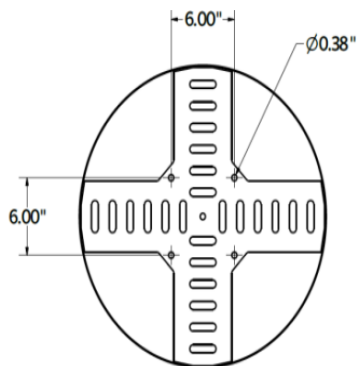

Warranty

20-year limited structural warranty with 7-year finish warranty from the date of purchase. See full details on multi-year warranties for components at anovafurnishings.com/warranty.

Manufactured in the U.S.

SURFACE MOUNT