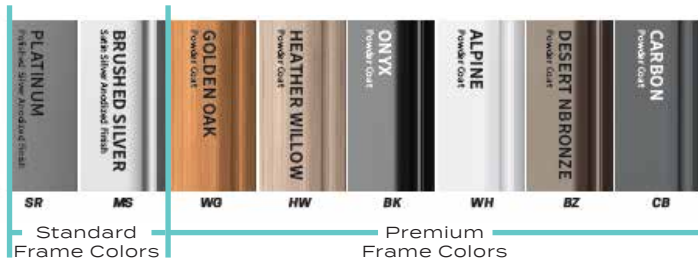

CUSTOMIZATION POINTS

1. SIZES / SHAPES:

2. FRAME COLORS:

3. COVERS:

Stock umbrella cover or upgrade to premium umbrella cover. Premium covers include longer fabric warranty, thread, and wind vent design.

Standard Cover

4. COLORS:

Standard Cover

- Recacril available in 30 Fabric colors. see website

Premium Cover

- Sunbrella available in 100+ colors
- Stock colors available locally

5. FINIAL

Stainless Steel Vertex

WIND VENT

Finial Stainless Steel Vertex

Wind Rating 30 MPH

Standard Fabric Recacril Marine Grade

Fabric Warranty 7 Years

Standard Fabric Colors 30 Fabric Colors

Premium Cover Sunbrella Awning/Marine Grade

Premium Cover Warranty 10 Years

Premium Fabric colors 100+ Fabric Colors