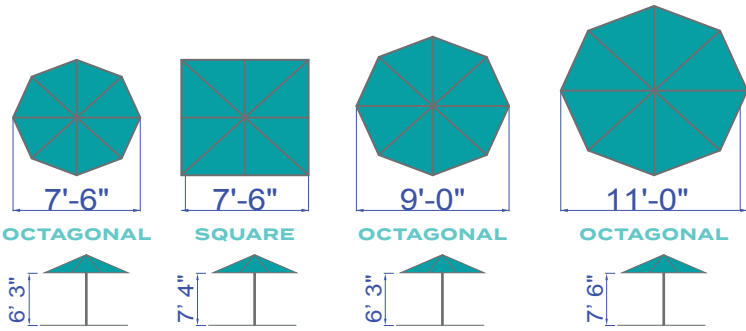

CUSTOMIZATION POINTS

1. SIZES / SHAPES:

2. FRAME COLORS:

3. COVERS:

Stock umbrella cover or upgrade to premium umbrella cover. Premium covers include longer fabric warranty, thread, and wind vent design.

Standard Cover