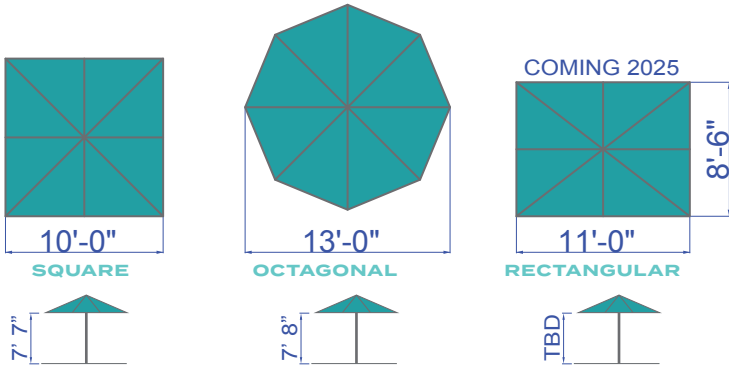

CUSTOMIZATION POINTS

1. SIZES / SHAPES:

2. FRAME COLORS:

3. COVERS:

Stock umbrella cover or upgrade to premium umbrella cover. Premium covers include better fabric, thread, and wind vent design.

Standard Cover