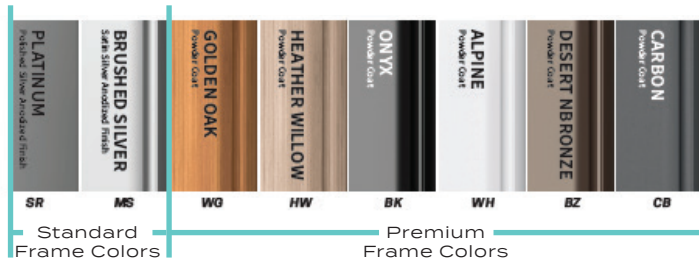

CUSTOMIZATION POINTS

1. SIZES / SHAPES:

2. FRAME COLORS:

3. COVERS:

Stock umbrella cover or upgrade to premium umbrella cover. Premium covers include better fabric, thread, and wind vent design.

Standard Cover

4. COLORS:

Standard Cover

- Recacril available in 30 Fabric colors. see website

Premium Cover

- Sunbrella available in 100+ colors
- Stock colors available locally

5. FINIAL

Stainless Steel Vertex

WIND VENT

- Free Standing or with Table • **Not for Free Standing Use**

SPECIFICATIONS:

Pole Size	2"
Frame Material	Aluminum
Standard Frame Finish	Polished Silver Anodized
Frame Warranty	3 Years
Pulley System	Double Pulley
Finial	Stainless Steel Vertex
Wind Rating	30 MPH
Standard Fabric	Recacril Marine Grade
Fabric Warranty	7 Years
Standard Fabric Colors	30 Fabric Colors
Premium Cover	Sunbrella Awning/Marine Grade
Premium Cover Warranty	10 Years
Premium Fabric colors	100+ Fabric Colors